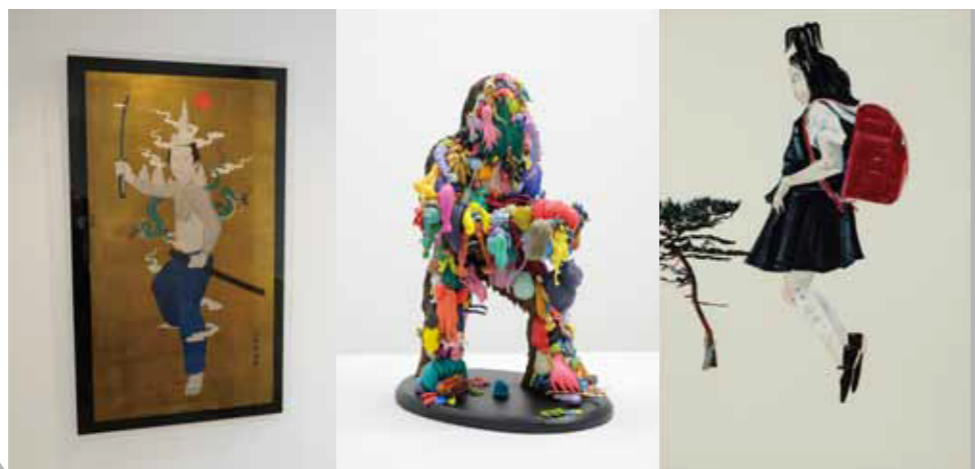

Special Exhibition: "Yoshishige Saito"  
 N COLLECTION: "Ship of Theseus"  
 Nissho-Kan: "The First Opening Exhibition after Completion"

ART BASE MOMOSHIMA 2015

Dates: October 3, 2015–November 29, 2015  
 Hours: 10:00–17:00 (Closed Tuesdays and Wednesdays)  
 Venue: ART BASE MOMOSHIMA, Nissho-Kan  
 Admission: ¥700 (Common ticket)  
 The installation in Nissho-Kan will require ¥100 coins

ART BASE  
 MOMOSHIMA

ART BASE 百島 2015

特別展「斎藤義重」

N COLLECTION 「テセウスの船—鏡のあちらとこちら」

「日章館」柿落とし

会期：2015年10月3日[土]～11月29日[日] (火・水休館)

開館時間：10:00～17:00 会場：ART BASE 百島、日章館、他／広島県尾道市 離島「百島」

観覧料：700円 (館内共通 ※日章館の作品は100円硬貨が必要です。)

ART BASE MOMOSHIMA will showcase the collections of Mr. N., a collector of world-renowned contemporary art. Mr. N., originally from Onomichi, Hiroshima, has been a collector of Yukinori Yanagi's artwork long before Yanagi became the Director of ART BASE MOMOSHIMA. This exhibition will offer the opportunity to experience contemporary art firsthand in Onomichi, where such exhibitions are rare. The exhibition includes the Contemporary Japanese Art Master, Yoshishige Saito, and his apprentice, Noriyuki Haraguchi. Additionally, Kyotaro Hakamata, O JUN, and Yukinori Yanagi will be featured, whose works represent the 80's in their own unique ways. Young artists, such as Teppei Kaneuji, Lee Kit, Kuniyosi Ixima, and Keiji Izumi will also be presented, representing the three generations of Japanese artists.